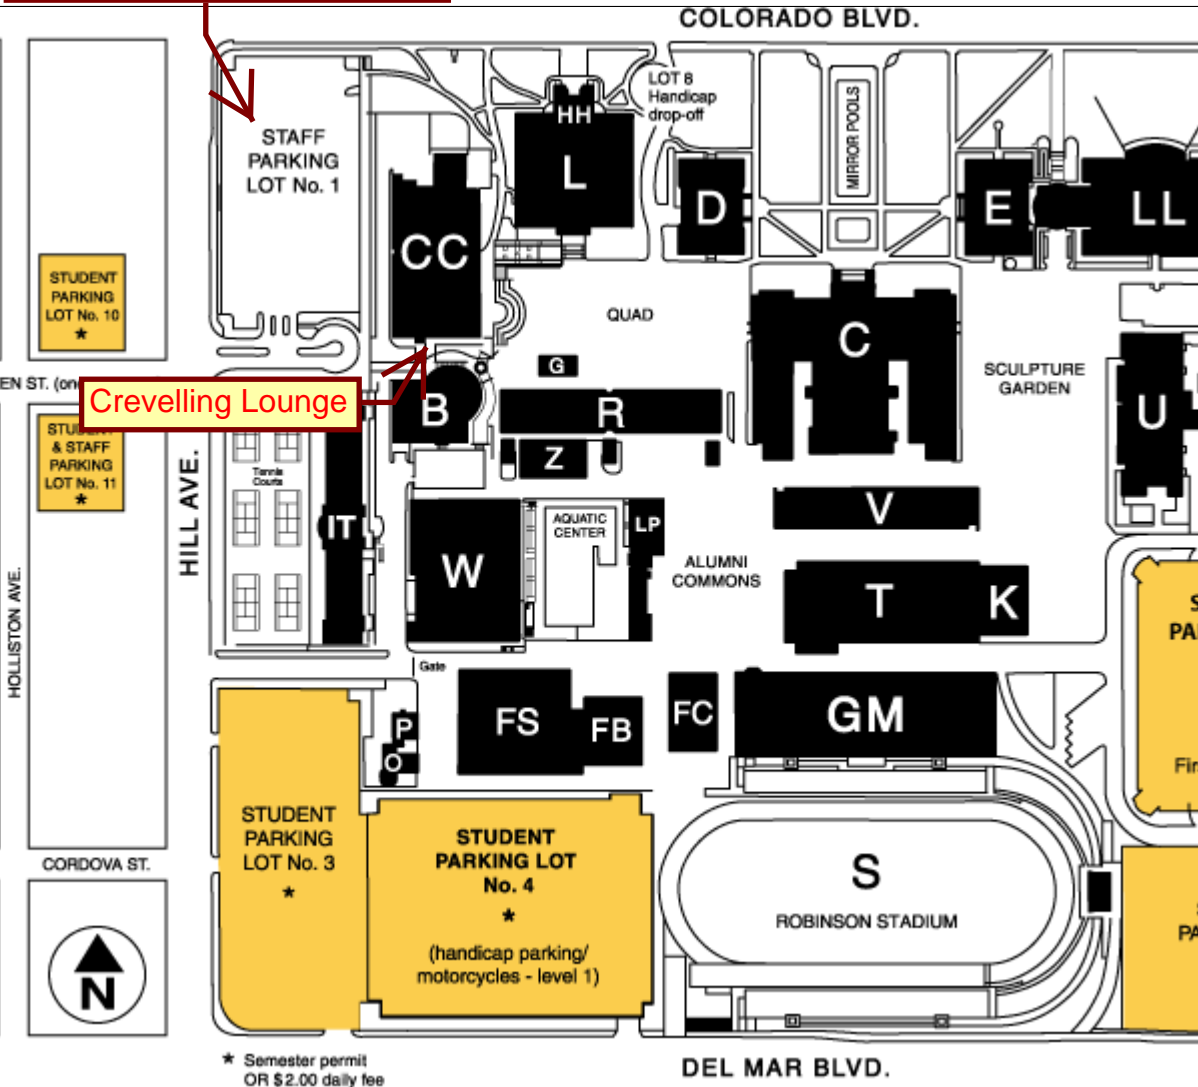

# **The Pasadena Police Department Invites You to**

The Central Service Area

*“All Hands on Deck”*

**Community Meeting**

*Co-hosted by the Pasadena City College Police Department*

Meet your Service Area Lieutenant, Sergeants, Officers, Forensic Technicians, and Emergency Services Operators and Members of the Police Department Command Staff.

When: Tuesday, April 13<sup>th</sup>, 2010 at 6:30 p.m.

Where: Pasadena City College, Crevelling Lounge  
1570 East Colorado Boulevard  
Pasadena, California 91106

Topics Include:

- Crime Trends
- Crime Prevention Information
- Simple Ways to Stay Informed Electronically
- Question and Answer Session

See you there!

FREE Parking is Available

Crevelling Lounge

STAFF PARKING LOT No. 1

STUDENT PARKING LOT No. 10

STUDENT & STAFF PARKING LOT No. 11

STUDENT PARKING LOT No. 3

STUDENT PARKING LOT No. 4