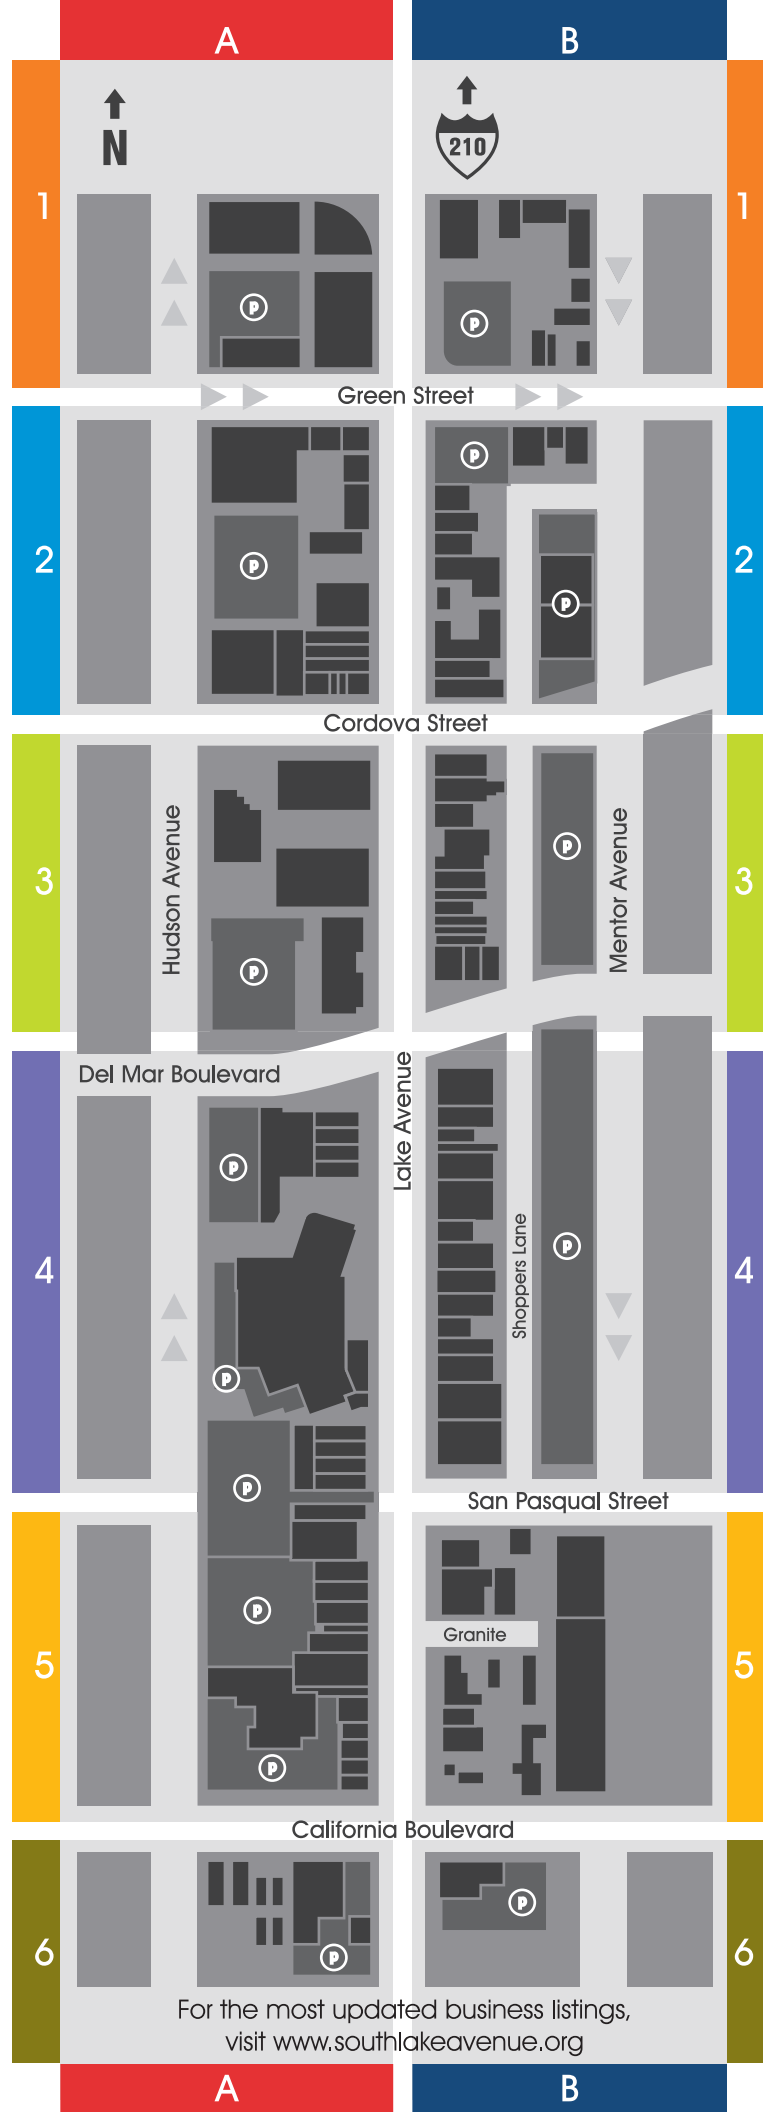

Champion Pets 2A
555 S Lake Ave
626-793-9875

China Eastern Airlines 1A
55 S Lake Ave, #120
626-583-1500

Computer Protection Technology 2B
140 S Lake Ave, #202
626-683-0087

EPT Design 2A
844 E Green St, #201
626-795-2008

Eye Place Optometry 3B
230 S Lake Ave, #1
626-792-9979

Fess, LLC - Comprehensive Energy Solutions 5A
527 S Lake Ave, #101
626-308-3000

Frank's Shoe Repair 4B
350 S Lake Ave, #107
626-796-6995

French Hand Laundry and Dry Cleaning 6B
606 S Lake Ave
626-792-3881

Image Quest Plus 3A
275 S Lake Ave
626-744-1333

Kaplan 3A
277 S Lake Ave
626-584-9613

Lykins Construction 2B
140 S Lake Ave, #201
626-793-8811

Mailbox Planet 6B
530 S Lake Ave
626-744-0420

Maria De La Luz Jewelry 5B
910 San Pasqual St
626-683-5468

Mission Renaissance Art School 3B
271 Shoppers Lane
626-564-0448

Mobil 5B
474 S Lake Ave
626-792-6107

My Fashion Cleaners 5B
552 S Lake Ave
626-449-5556

National University 2A
167 S Lake Ave
800-628-8648

Pasadena Beautiful Foundation 2B
140 S Lake Ave, #266-268
626-795-9704

Pasadena Chamber of Commerce 2A
844 E Green St, #208
626-795-3355

Permits Today 2B
140 S Lake Ave, #323
626-585-2931

Proficio Technologies 2B
140 S Lake Ave, #261
626-440-7265

Rath Gibson, Inc. 2B
140 S Lake Ave, #263
626-792-5148

Shoppers Lane Cleaners 3B
269 Shoppers Lane
626-304-0807

South Lake Tailor 4B
380 S Lake Ave
626-792-1514

Telecom New Zealand 2A
99 S Lake Ave, #500
626-432-4302

Tip Top Cleaners 5A
565 S Lake Ave
626-796-6777

For the most updated business listings, visit www.southlakeavenue.org