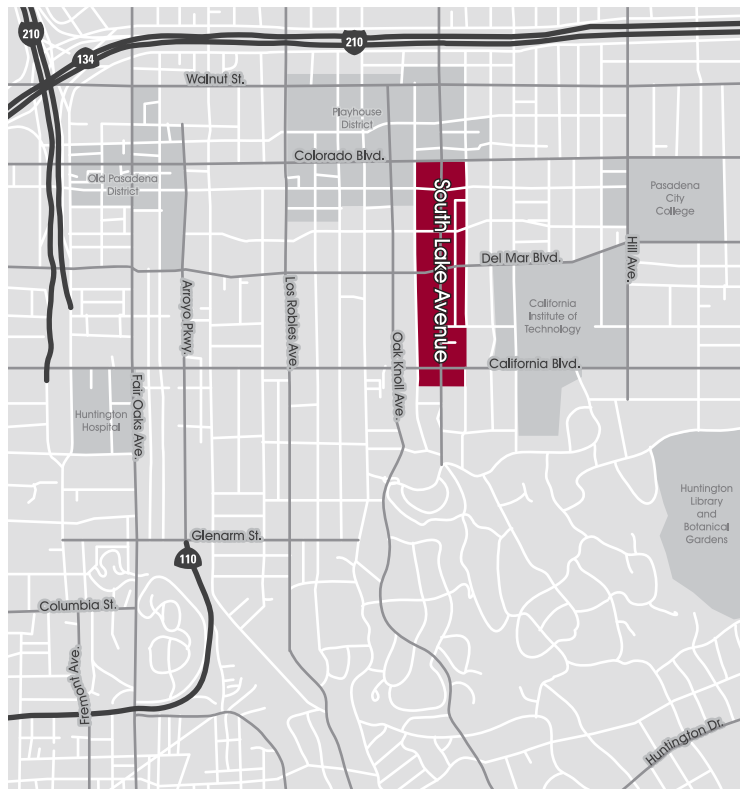

Home to the Tournament of Roses Parade, Rose Bowl, the California Institute of Technology, NASA's JPL, and numerous other commercial, educational and cultural institutions, Pasadena is a regional hub for innovation and creativity attracting community-oriented residents who value a small town feel along with world-class, modern amenities within the greater Los Angeles metroplex. No wonder Pasadena was recently named one of the best U.S. cities in which to live.

A City Like No Other

South Lake Avenue
Businesses are a unique
blend of shopping,
dining, professional
services and urban living
all within 12 blocks in the
City of Pasadena.

*Experience why it's
the place to
Shop. Dine. Live.*

Visit South Lake