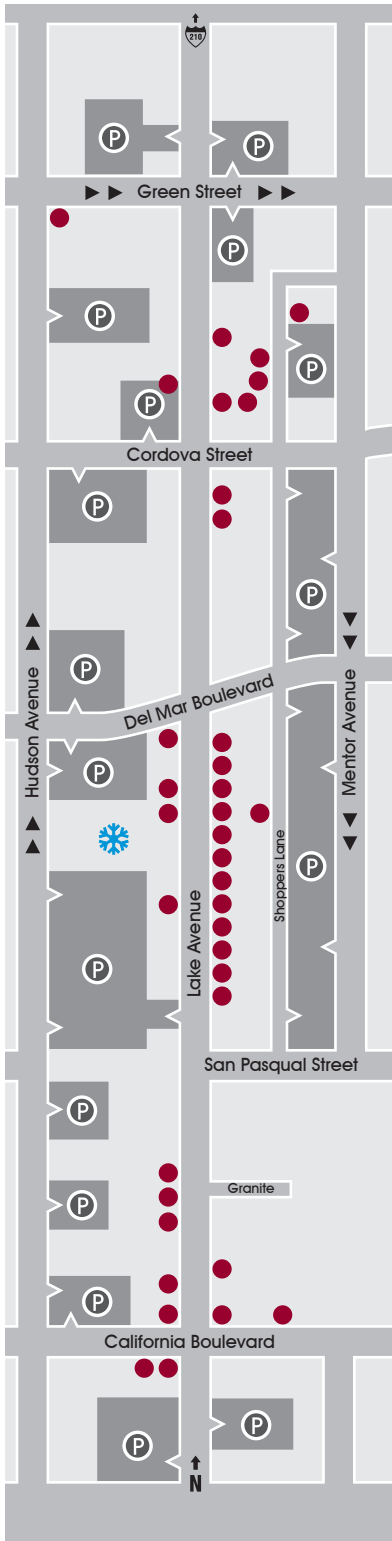

# Celebrate the **HOLIDAY CHEER** on *South Lake*

Play to Enter!

**Play the Scavenger Hunt & enter to win one of these great prizes!** Raffle drawing will take place next to Macy's at The Shops on Lake, 345 South Lake Avenue, every hour on the hour from 3pm until 5pm. You must be present to win. Simply play the Scavenger Hunt to enter the drawing:

1. Fill out your name and contact information on the detachable portion below. Please print clearly!
2. Obtain stickers from any 12 participating scavenger hunt merchants listed on the back of this card.
3. Drop off your completed scavenger hunt card at the SLBA Booth located at 345 South Lake.

# Scavenger Hunt Locations:

Raffle Entry Drop-off Location

- Alexandria II
- Assistance League of Pasadena
- Café 140 South
- Carmody & Co.
- Corner Bakery Café
- Diamond Vision Optometry
- Draper's & Damon's
- Elude Med Spa
- FaceBody Essentials
- giggle
- Gymboree
- Interact!
- J Beverly Hills Salon
- Jamba Juice
- Jos A Bank
- Little Kuts
- Men's Wearhouse
- Merle Norman Cosmetics
- National University
- Papa George's Gary's Mini Market
- Peet's Coffee & Tea
- Pie N Burger
- Pier 1 Imports
- Pottery Barn Kids
- Rangoni Firenze Shoes
- Right Start
- Rubio's Fresh Mexican Grill
- SanSai Japanese Grill
- Starbucks
- Talbots
- Ten Thousand Villages
- The Cheese Store of Pasadena
- The Coffee Bean & Tea Leaf
- The Counter
- The Strength Shoppe
- Touche Salon & Day Spa
- Wine Detective