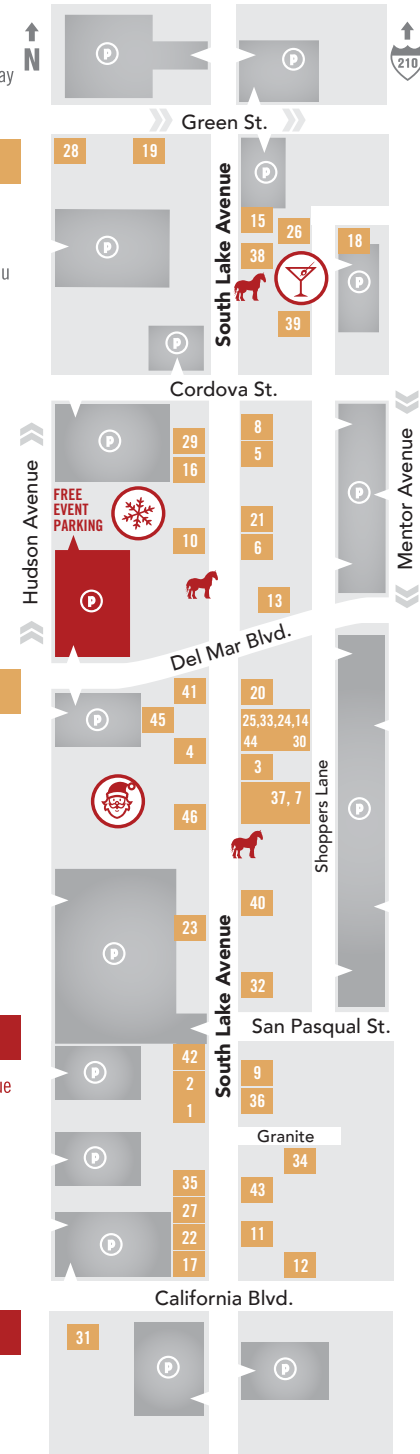

- **38 Williams-Sonoma**
  * Artisan Market w/ local artisans & food vendors; Cooking demonstrations and holiday promotions; Complimentary hot chocolate

Men's & Women's Clothing

- **39 B.Luu**
  * 20% off one regular priced item, cannot be combined with any store promotions or B.Luu gift cards
- **40 Draper's & Damon's**
  * 20% off full priced merchandise
- **41 Orvis Sporting Traditions**
  * Complimentary refreshments
- **42 Talbots**
  * 25% off entire purchase; Complimentary holiday treats
- **43 Yuan Lyu Boutique**
  * 10% off purchase on day of event

Specialty Retail

- **44 Arnold's Fine Jewelry**
  * Complimentary cookies & punch
- **45 Peninsula Luggage**
  * Promotional sale on brand name luggage
- **46 Sanrio Pasadena**
  * 2015 Hello Kitty Datemate with purchase over $30

North Pole Kid Zone

1. **Corporate Center Pasadena 251 S. Lake Avenue**
2. Make Your Own Ornament Table
   - Crazy Holiday Photo Booth
   - Euro Bungee Trampoline
   - Holiday Face Painting
   - 25' Foot Rock Climbing Wall
   - Complimentary Holiday Treats for Kids

Santa's Village

1. **The Shops on Lake 345 S. Lake Avenue**
2. Live Music Stage
   - Popcorn Machines
   - Holiday Giveaways and Scavenger Hunt Raffle
   - Photos with Santa

Holiday Happy Hour

1. **The Commons 140 S. Lake Avenue**
2. Happy Hour
   - Artisan Market
   - Cooking Demonstrations
   - Live DJ
   - Complimentary Hot Chocolate
   - Holiday Promotions
   - Cookie Decorating Station

* Details Subject to Change

District Wide Activities

- Roaming Holiday Characters
- Scavenger Hunt
- Horse & Carriage Rides
  - 140 S. Lake Avenue
  - 251 S. Lake Avenue
  - 388 S. Lake Avenue
- Singing Carolers
- In-store promotions