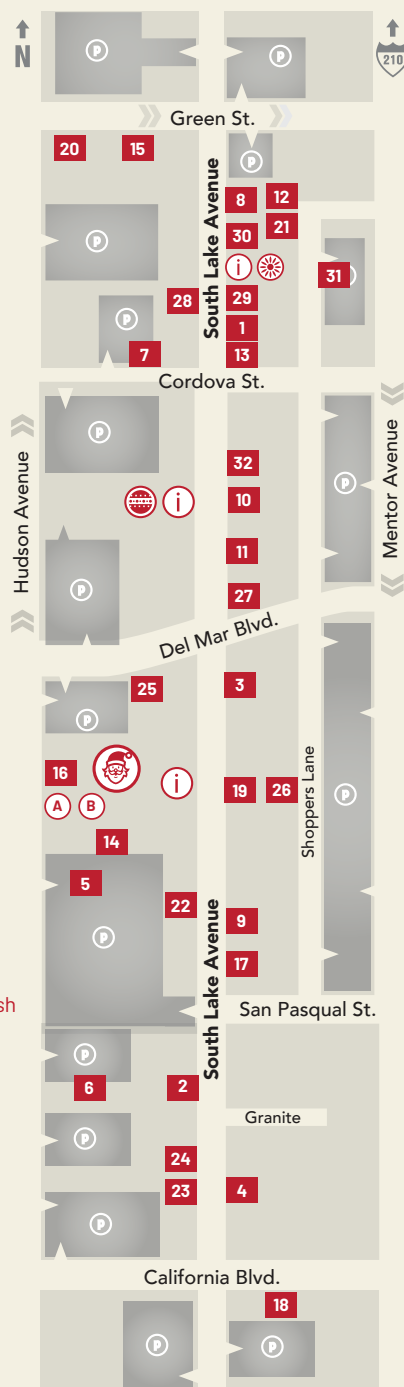

Santa's Village

Shops on Lake Avenue: 401 S. Lake Avenue
Photos with Santa * Raffle * Holiday Airbrush
Live Music Stage Featuring Music From:
1:00 PM EL SANTO GOLPE
3:00 PM DUSTBOWL REVIVAL
5:00 PM TWISTED GYPSY
(FLEETWOOD MAC TRIBUTE)
DJ William Reed spinning between sets

Holiday Cookie Station

The Commons: 140 S. Lake Avenue
Cookie Decorating * Music

Winter Workshop

Pasarroyo: 251 S. Lake Avenue
Ornament Making * Sketch Artist

Vendor Village

Shops on Lake Avenue: 401 S. Lake Avenue

- A** Dentists of Pasadena
- B** Pasadena Playhouse

SLBA Information Booth

The Commons: 140 S. Lake Avenue
Pasarroyo: 251 S. Lake Avenue
The Shops on Lake: 345 S. Lake Avenue